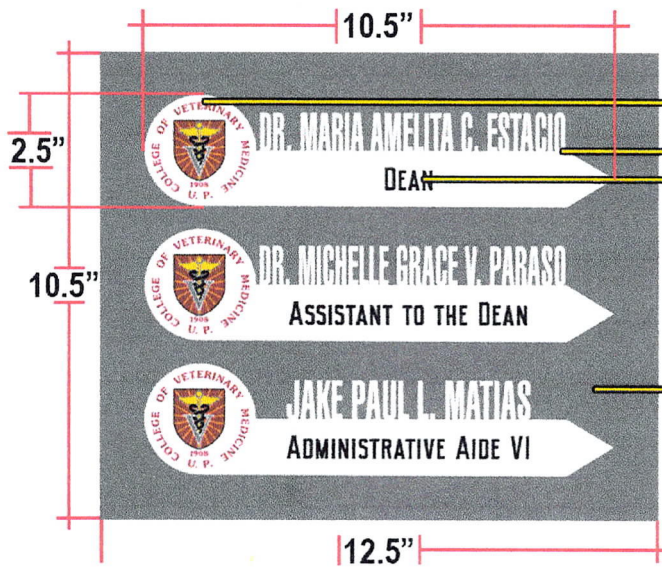

OFFICE OF THE DEAN

**ROOM SIGN (38" (W) X 6" (H)
Php 2,348.00 / Set**

**CVM PERSONNEL CHART 2023 (8FT" (W) X 4FT" (H)
Php 38,862.86 / Set**

**COLLEGE OF VETERINARY MEDICINE
STAINLESS LOGO WITH SIDINGS (30 INCHES DIAMETER)
Php 21,875.00 / Set**

**Wall Labels 3 Layers
Php 2,393.00 / Set**

3mm Clear Acrylic

**Wall Labels 2 Layers
Php 2,015.00 / Set**

**Wall Labels 1 Layer
Php 1,637.00 / Set**