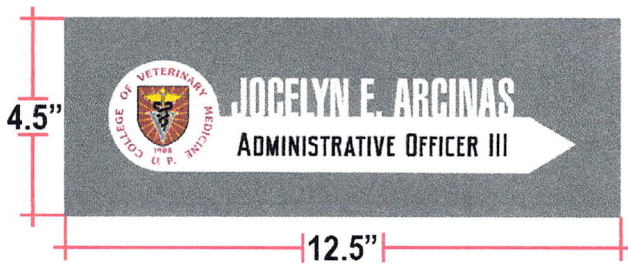

**Wall Labels 1 Layer
Php 1,637.00 / Set**