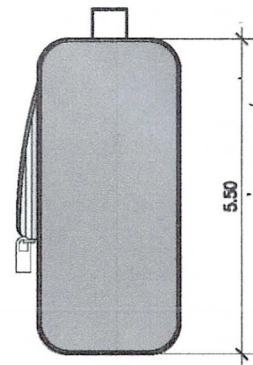

FRONT

BACK

LEFT SIDE

RIGHT SIDE

EXTERIOR

INSIDE

TOP

**TOILETRY POUCH
DETAIL PLAN**

SCALE 1:4 MTS.

FRONT

BACK

LEFT SIDE

RIGHT SIDE

EXTERIOR

INSIDE

TOP

**MULTIFUNCTIONAL TRAVEL STORAGE BAG
DETAIL PLAN**

SCALE

1:4

MTS.