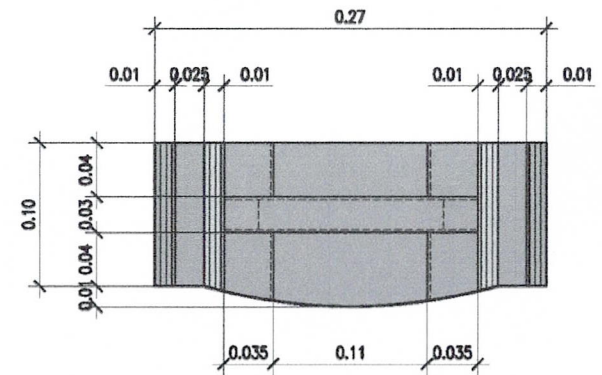

FRONT

BACK

LEFT SIDE

RIGHT SIDE

EXTERIOR

INSIDE

TOP

**TOILETRY POUCH
DETAIL PLAN**

SCALE 1:4 MTS.

FRONT

BACK

LEFT SIDE

RIGHT SIDE

EXTERIOR

INSIDE

TOP

**MULTIFUNCTIONAL TRAVEL STORAGE BAG
DETAIL PLAN**

SCALE

1:4

MTS.