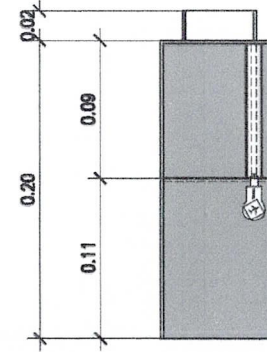

FRONT

BACK

LEFT SIDE

RIGHT SIDE

EXTERIOR

INSIDE

TOP

**TOILETRY POUCH
DETAIL PLAN**

SCALE 1:4 MTS.

FRONT

BACK

LEFT SIDE

RIGHT SIDE

EXTERIOR

INSIDE

TOP

**MULTIFUNCTIONAL TRAVEL STORAGE BAG
DETAIL PLAN**

SCALE

1:4

MTS.