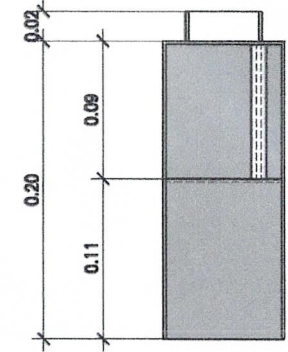

FRONT

BACK

LEFT SIDE

RIGHT SIDE

EXTERIOR

INSIDE

TOP

**TOILETRY POUCH
DETAIL PLAN**

SCALE 1:4 MTS.

FRONT

BACK

LEFT SIDE

RIGHT SIDE

EXTERIOR

INSIDE

TOP

**MULTIFUNCTIONAL TRAVEL STORAGE BAG
DETAIL PLAN**

SCALE

1:4

MTS.