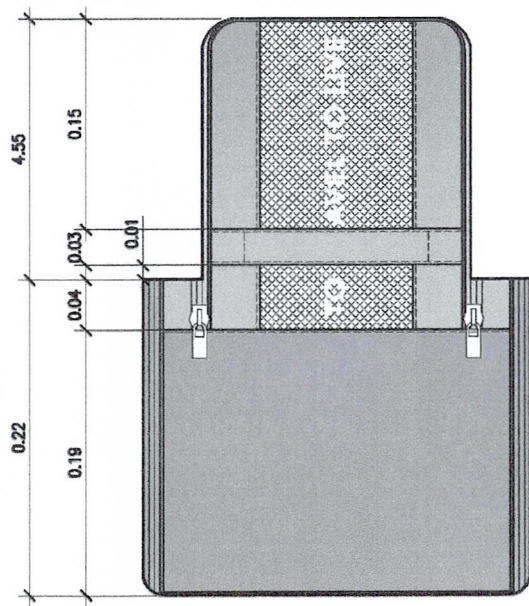

FRONT

BACK

LEFT SIDE

RIGHT SIDE

EXTERIOR

INSIDE

TOP

**TOILETRY POUCH
DETAIL PLAN**

SCALE 1:4 MTS.

FRONT

BACK

LEFT SIDE

RIGHT SIDE

EXTERIOR

INSIDE

TOP

**MULTIFUNCTIONAL TRAVEL STORAGE BAG
DETAIL PLAN**

SCALE

1:4

MTS.