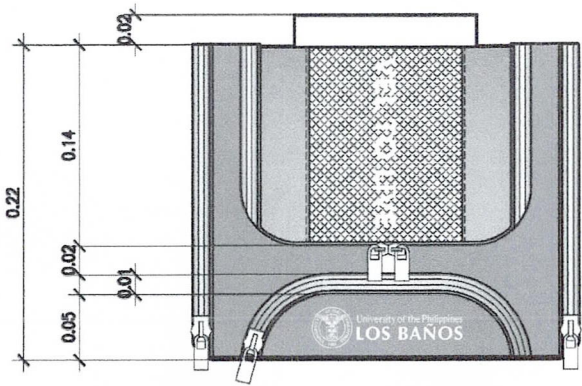

FRONT

BACK

LEFT SIDE

RIGHT SIDE

EXTERIOR

INSIDE

TOP

**TOILETRY POUCH
DETAIL PLAN**

SCALE 1:4 MTS.

FRONT

BACK

LEFT SIDE

RIGHT SIDE

EXTERIOR

INSIDE

TOP

**MULTIFUNCTIONAL TRAVEL STORAGE BAG
DETAIL PLAN**

SCALE

1:4

MTS.