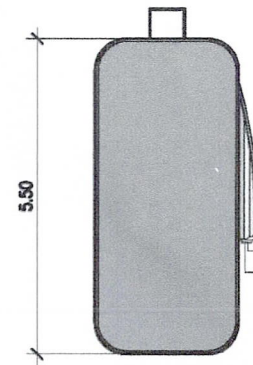

FRONT

BACK

LEFT SIDE

RIGHT SIDE

EXTERIOR

INSIDE

TOP

**TOILETRY POUCH
DETAIL PLAN**

SCALE 1:4 MTS.

FRONT

BACK

LEFT SIDE

RIGHT SIDE

EXTERIOR

INSIDE

TOP

**MULTIFUNCTIONAL TRAVEL STORAGE BAG
DETAIL PLAN**

SCALE

1:4

MTS.