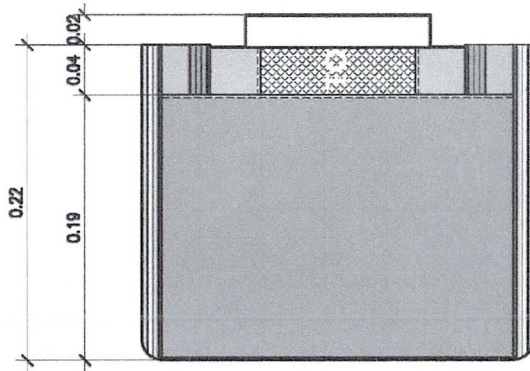

FRONT

BACK

LEFT SIDE

RIGHT SIDE

EXTERIOR

INSIDE

TOP

**TOILETRY POUCH
DETAIL PLAN**

SCALE 1:4 MTS.

FRONT

BACK

LEFT SIDE

RIGHT SIDE

EXTERIOR

INSIDE

TOP

**MULTIFUNCTIONAL TRAVEL STORAGE BAG
DETAIL PLAN**

SCALE

1:4

MTS.