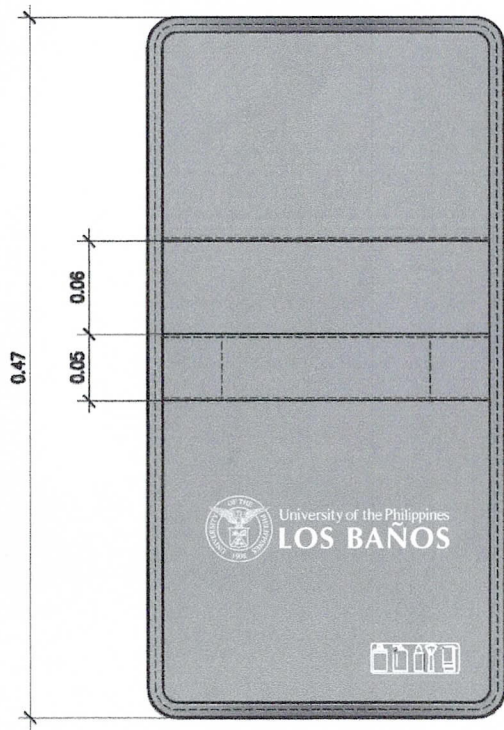

FRONT

BACK

LEFT SIDE

RIGHT SIDE

EXTERIOR

INSIDE

TOP

**TOILETRY POUCH
DETAIL PLAN**

SCALE 1:4 MTS.

FRONT

BACK

LEFT SIDE

RIGHT SIDE

EXTERIOR

INSIDE

TOP

**MULTIFUNCTIONAL TRAVEL STORAGE BAG
DETAIL PLAN**

SCALE

1:4

MTS.