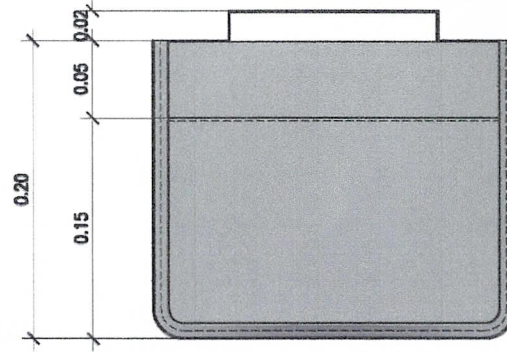

FRONT

BACK

LEFT SIDE

RIGHT SIDE

EXTERIOR

INSIDE

TOP

**TOILETRY POUCH
DETAIL PLAN**

SCALE 1:4 MTS.

FRONT

BACK

LEFT SIDE

RIGHT SIDE

EXTERIOR

INSIDE

TOP

**MULTIFUNCTIONAL TRAVEL STORAGE BAG
DETAIL PLAN**

SCALE

1:4

MTS.