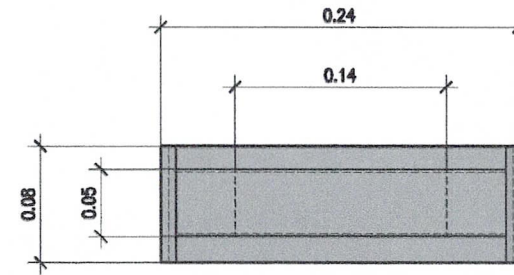

FRONT

BACK

LEFT SIDE

RIGHT SIDE

EXTERIOR

INSIDE

TOP

**TOILETRY POUCH
DETAIL PLAN**

SCALE 1:4 MTS.

FRONT

BACK

LEFT SIDE

RIGHT SIDE

EXTERIOR

INSIDE

TOP

**MULTIFUNCTIONAL TRAVEL STORAGE BAG
DETAIL PLAN**

SCALE

1:4

MTS.