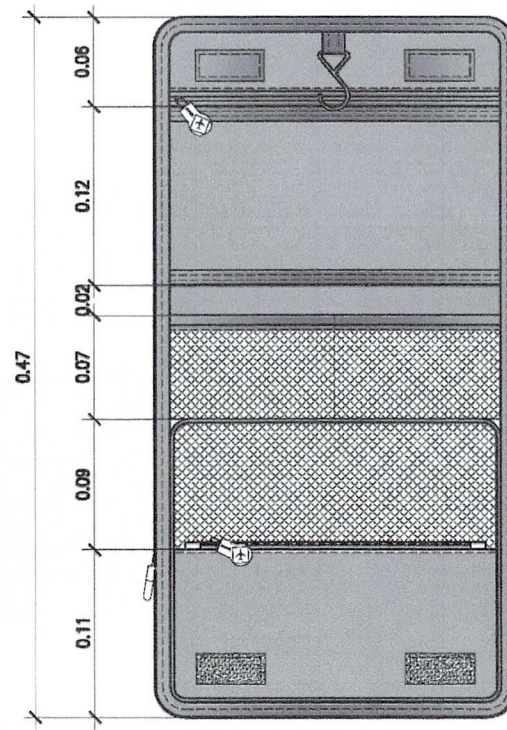

FRONT

BACK

LEFT SIDE

RIGHT SIDE

EXTERIOR

INSIDE

TOP

**TOILETRY POUCH
DETAIL PLAN**

SCALE 1:4 MTS.

FRONT

BACK

LEFT SIDE

RIGHT SIDE

EXTERIOR

INSIDE

TOP

**MULTIFUNCTIONAL TRAVEL STORAGE BAG
DETAIL PLAN**

SCALE

1:4

MTS.