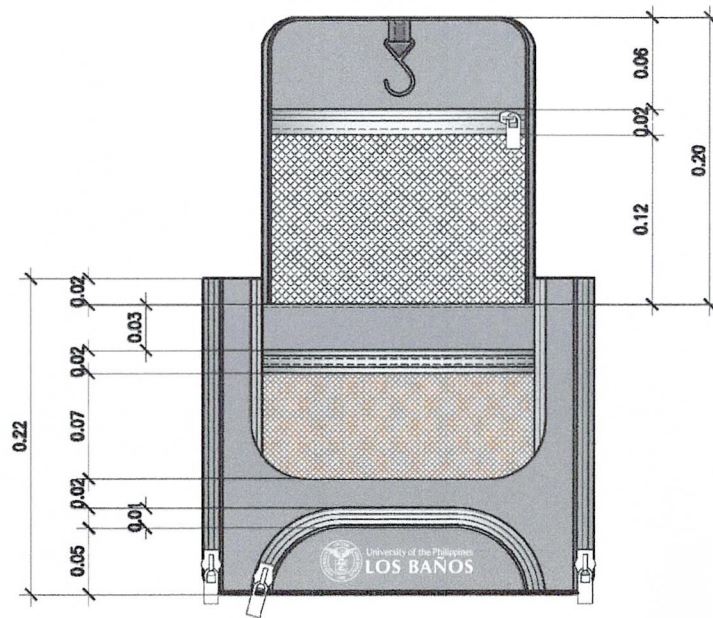

FRONT

BACK

LEFT SIDE

RIGHT SIDE

EXTERIOR

INSIDE

TOP

**TOILETRY POUCH
DETAIL PLAN**

SCALE 1:4 MTS.

FRONT

BACK

LEFT SIDE

RIGHT SIDE

EXTERIOR

INSIDE

TOP

**MULTIFUNCTIONAL TRAVEL STORAGE BAG
DETAIL PLAN**

SCALE

1:4

MTS.