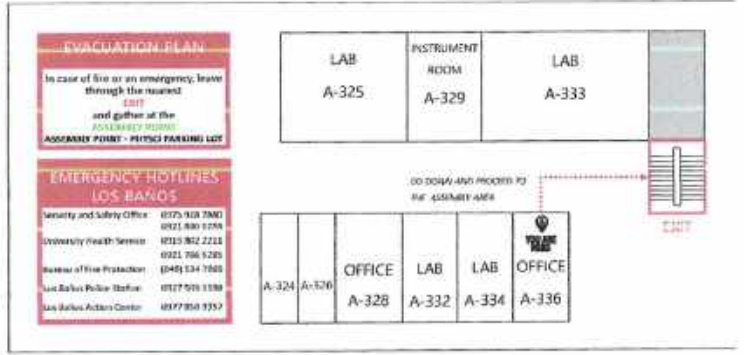

EVAKUATION PLAN

In case of fire or an emergency, leave through the nearest EXIT and gather at the ASSEMBLY POINT - PHYSICS PARKING LOT.

EMERGENCY HOTLINES

Security and Safety Office: 0972 802 2880
 University Health Service: 0972 802 2212
 Bureau of Fire Protection: 0972 802 2205
 Los Banos Police Station: 0972 802 2208
 Los Banos Action Center: 0972 802 2217