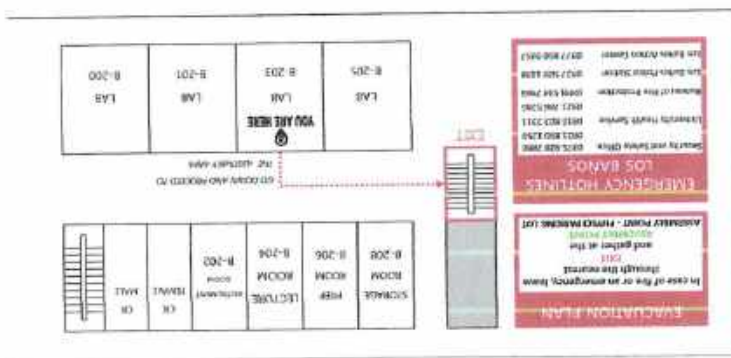

BE ATTENTIVE

Be aware of your surroundings and take extra caution when handling hazardous materials. Be sure to turn off lab equipment when not in use. Handle glasswares carefully.

EVAKUATION PLAN

In case of fire or an emergency, leave through the nearest EXIT and gather at the ASSEMBLY POINT - PHYSICS PARKING LOT.