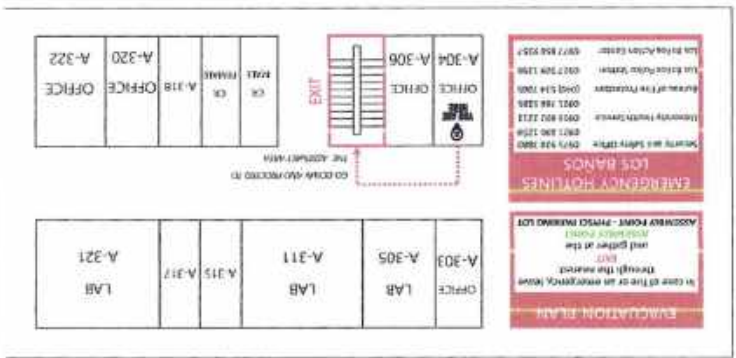

EVACUATION PLAN
In case of fire or an emergency, leave through the nearest EXIT and gather at the ASSEMBLY POINT - PHYSICAL MARKING LOT

EMERGENCY HOTLINES
Security and Safety Office: 0975 528 2888
University Health Service: 0975 802 2213
24-hour Nurse Station: 0975 528 2200
Extension of the President: 0975 528 2200
Los Banos Police Station: 0975 528 2200
Los Banos Fire Station: 0975 528 2200