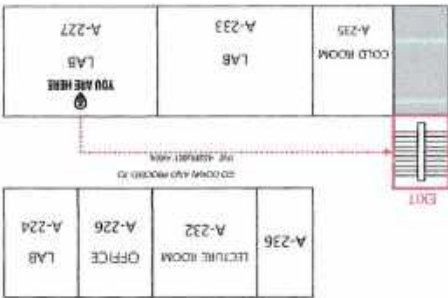

EVAKUATION PLAN

In case of fire or an emergency, leave through the nearest EXIT and gather at the ASSEMBLY POINT - PHYSICS PARKING LOT.

EMERGENCY HOTLINES

Security and Safety Office: 0972 802 2880
University Health Service: 0972 802 2212
Bureau of Fire Protection: 0972 802 2205
Los Banos Police Station: 0972 802 2208
Los Banos Action Center: 0972 802 2217