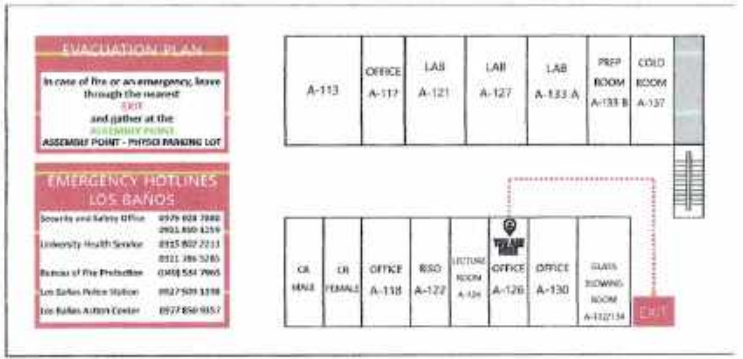

BE ATTENTIVE

Be aware of your surroundings and take extra caution when handling hazardous materials. Be sure to turn off lab equipment when not in use. Handle glasswares carefully.

EVAKUATION PLAN

In case of fire or an emergency, leave through the nearest EXIT and gather at the ASSEMBLY POINT - PHYSICS PARKING LOT.