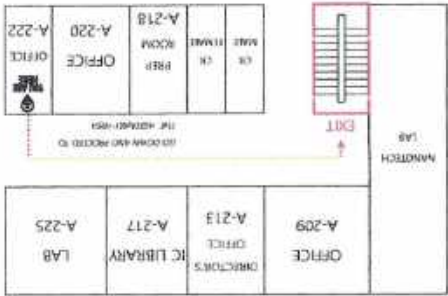

EVAKUATION PLAN

In case of fire or an emergency, leave through the nearest EXIT and gather at the ASSEMBLY POINT - PHYSICS PARKING LOT.

EMERGENCY HOTLINES

Security and Safety Office: 0972 802 2880
 University Health Service: 0972 802 2212
 Bureau of Fire Protection: 0972 802 2205
 Los Banos Police Station: 0972 802 2208
 Los Banos Action Center: 0972 802 2217