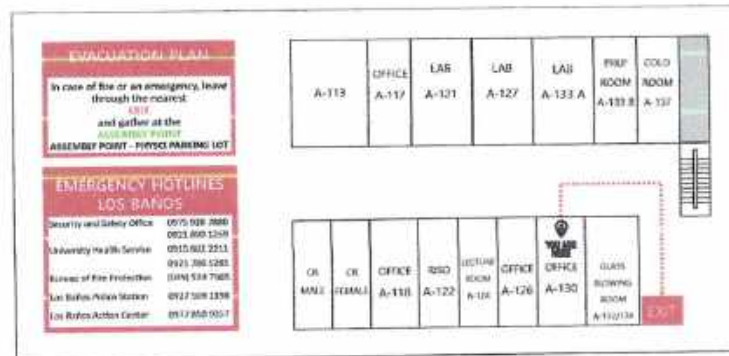

BE ATTENTIVE

Be aware of your surroundings and take extra caution when handling hazardous materials. Be sure to turn off lab equipment when not in use. Handle glasswares carefully.

EVAKUATION PLAN

In case of fire or an emergency, leave through the nearest EXIT and gather at the ASSEMBLY POINT - PHYSICS PARKING LOT.