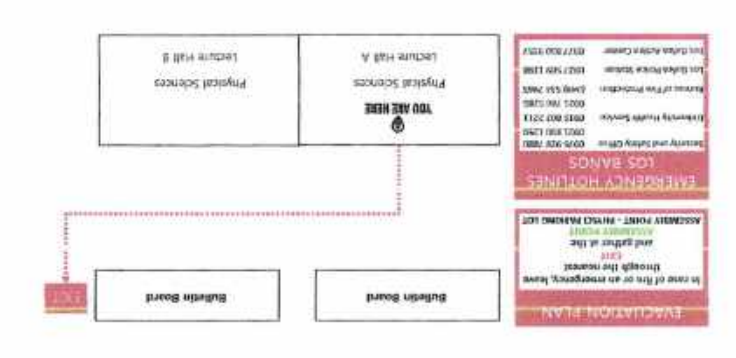

BE ATTENTIVE

Be aware of your surroundings and take extra caution when handling hazardous materials. Be sure to turn off lab equipment when not in use. Handle glasswares carefully.

EVAKUATION PLAN

In case of fire or an emergency, leave through the nearest EXIT and gather at the ASSEMBLY POINT - PHYSICS PARKING LOT.