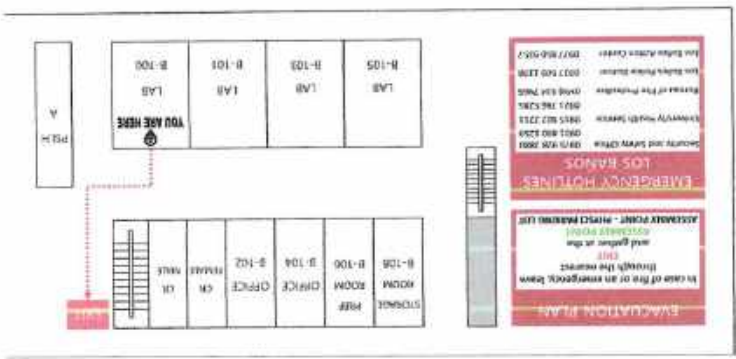

BE ATTENTIVE

Be aware of your surroundings and take extra caution when handling hazardous materials. Be sure to turn off lab equipment when not in use. Handle glasswares carefully.

EVAKUATION PLAN

In case of fire or an emergency, leave through the nearest EXIT and gather at the ASSEMBLY POINT - PHYSICS PARKING LOT.