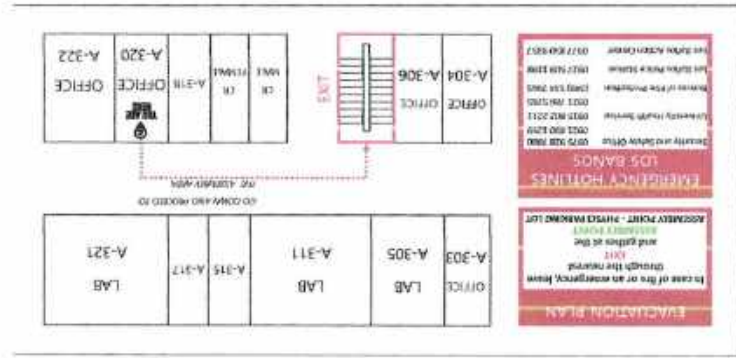

EVACUATION PLAN
In case of fire or an emergency, leave through the nearest EXIT and gather at the ASSEMBLY POINT - PHYSICAL MARKING LOT

EMERGENCY HOTLINES
Security and Safety Office: 0975 528 2888
University Health Service: 0975 802 2213
24-hour Nurse Station: 0975 528 2200
Extension of the President: 0975 528 2200
Los Banos Police Station: 0975 528 2200
Los Banos Fire Station: 0975 528 2200