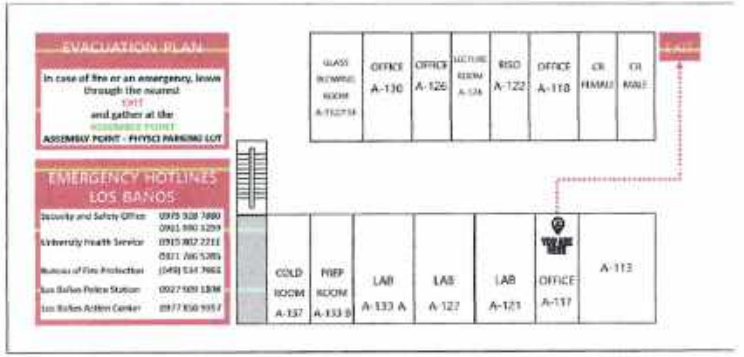

BE ATTENTIVE

Be aware of your surroundings and take extra caution when handling hazardous materials. Be sure to turn off lab equipment when not in use. Handle glasswares carefully.

EVAKUATION PLAN

In case of fire or an emergency, leave through the nearest EXIT and gather at the ASSEMBLY POINT - PHYSICS PARKING LOT.