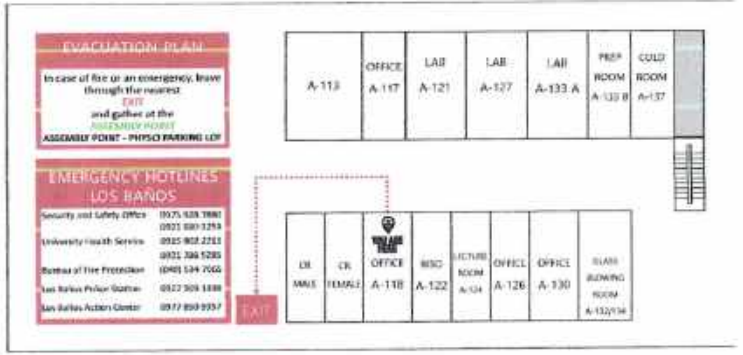

BE ATTENTIVE

Be aware of your surroundings and take extra caution when handling hazardous materials. Be sure to turn off lab equipment when not in use. Handle glasswares carefully.

EVAKUATION PLAN

In case of fire or an emergency, leave through the nearest EXIT and gather at the ASSEMBLY POINT - PHYSICS PARKING LOT.