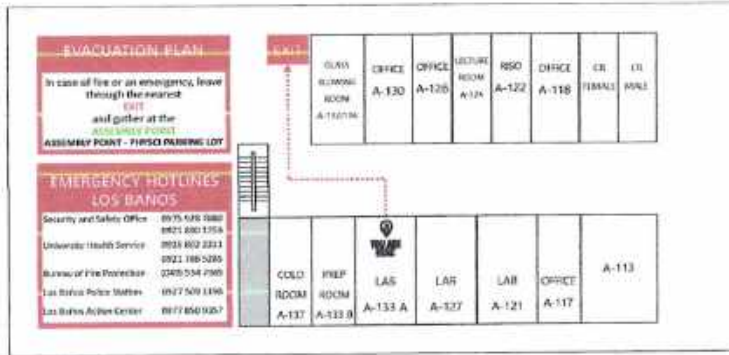

BE ATTENTIVE

Be aware of your surroundings and take extra caution when handling hazardous materials. Be sure to turn off lab equipment when not in use. Handle glasswares carefully.

EVAKUATION PLAN

In case of fire or an emergency, leave through the nearest EXIT and gather at the ASSEMBLY POINT - PHYSICS PARKING LOT.