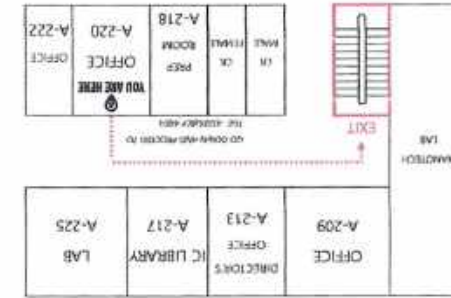

EVAKUATION PLAN

In case of fire or an emergency, leave through the nearest EXIT and gather at the ASSEMBLY POINT - PHYSICS PARKING LOT.

EMERGENCY HOTLINES

Security and Safety Office: 0972 802 2880
University Health Service: 0972 802 2212
Bureau of Fire Protection: 0972 802 2205
Los Banos Police Station: 0972 802 2208
Los Banos Action Center: 0972 802 2217