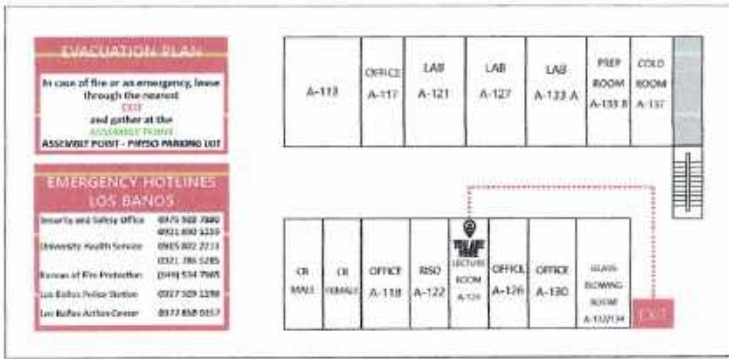

BE ATTENTIVE

Be aware of your surroundings and take extra caution when handling hazardous materials. Be sure to turn off lab equipment when not in use. Handle glasswares carefully.

EVAKUATION PLAN

In case of fire or an emergency, leave through the nearest EXIT and gather at the ASSEMBLY POINT - PHYSICS PARKING LOT.