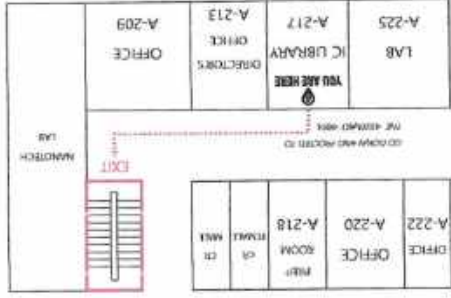

EVAKUATION PLAN

In case of fire or an emergency, leave through the nearest EXIT and gather at the ASSEMBLY POINT - PHYSICS PARKING LOT.

EMERGENCY HOTLINES

Security and Safety Office: 0972 802 2880
University Health Service: 0972 802 2212
Bureau of Fire Protection: 0972 802 2205
Los Banos Police Station: 0972 802 2208
Los Banos Action Center: 0972 802 2217