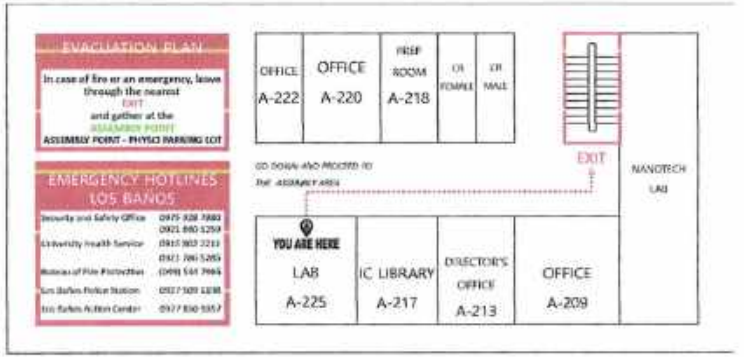

EVAKUATION PLAN

In case of fire or an emergency, leave through the nearest EXIT and gather at the ASSEMBLY POINT - PHYSICS PARKING LOT.

EMERGENCY HOTLINES

Security and Safety Office: 0972 802 2880
 University Health Service: 0972 802 2212
 Bureau of Fire Protection: 0972 802 2205
 Los Banos Police Station: 0972 802 2208
 Los Banos Action Center: 0972 802 2217