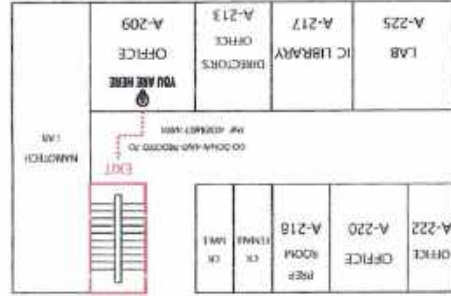

EVAKUATION PLAN

In case of fire or an emergency, leave through the nearest EXIT and gather at the ASSEMBLY POINT - PHYSICS PARKING LOT.

EMERGENCY HOTLINES

Security and Safety Office: 0972 802 2880
University Health Service: 0972 802 2212
Bureau of Fire Protection: 0972 802 2205
Los Banos Police Station: 0972 802 2208
Los Banos Action Center: 0972 802 2217