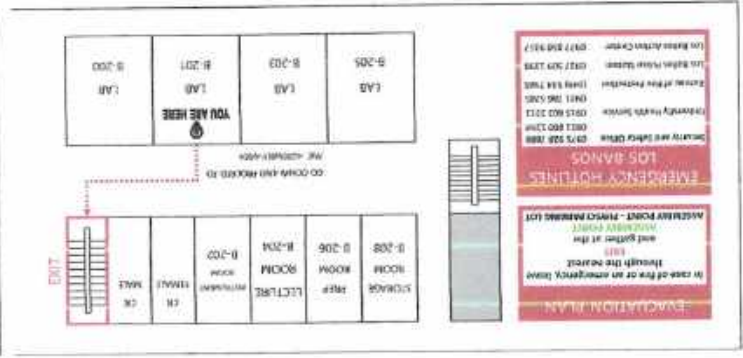

BE ATTENTIVE

Be aware of your surroundings and take extra caution when handling hazardous materials. Be sure to turn off lab equipment when not in use. Handle glasswares carefully.

EVAKUATION PLAN

In case of fire or an emergency, leave through the nearest EXIT and gather at the ASSEMBLY POINT - PHYSICS PARKING LOT.