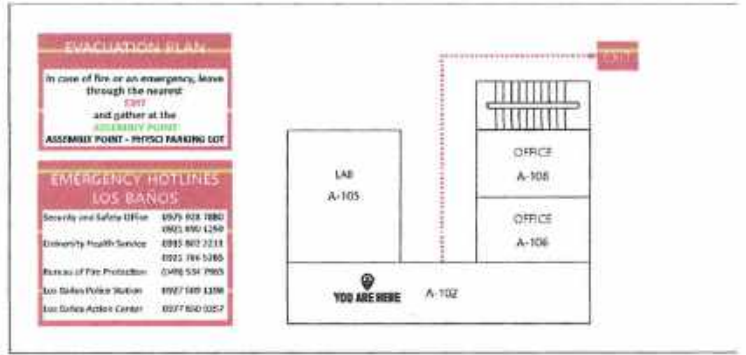

BE ATTENTIVE

Be aware of your surroundings and take extra caution when handling hazardous materials. Be sure to turn off lab equipment when not in use. Handle glasswares carefully.

EVAKUATION PLAN

In case of fire or an emergency, leave through the nearest EXIT and gather at the ASSEMBLY POINT - PHYSICS PARKING LOT.