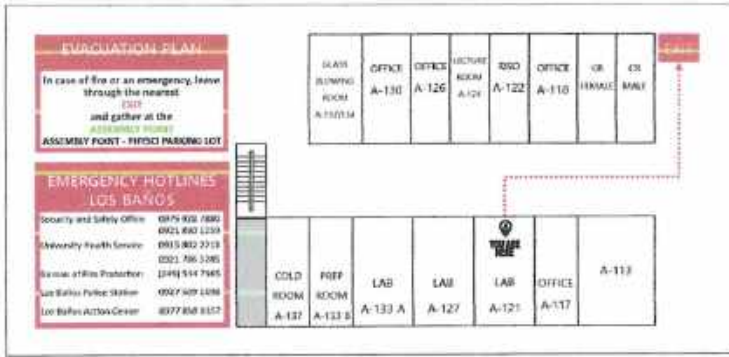

BE ATTENTIVE

Be aware of your surroundings and take extra caution when handling hazardous materials. Be sure to turn off lab equipment when not in use. Handle glasswares carefully.

EVAKUATION PLAN

In case of fire or an emergency, leave through the nearest EXIT and gather at the ASSEMBLY POINT - PHYSICS PARKING LOT.