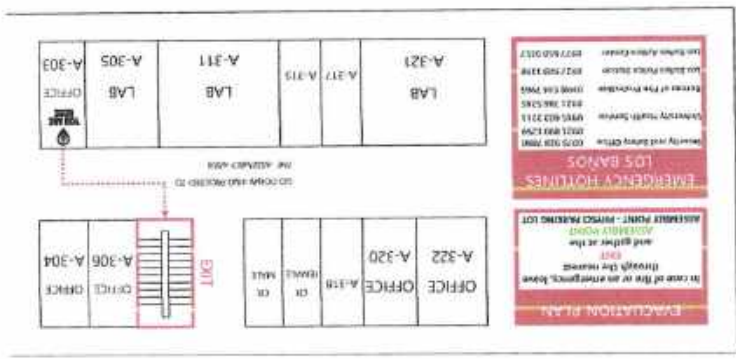

EVAKUATION PLAN

In case of fire or an emergency, leave through the nearest EXIT and gather at the ASSEMBLY POINT - PHYSICS PARKING LOT.

EMERGENCY HOTLINES

Security and Safety Office: 0972 802 2880
 University Health Service: 0972 802 2212
 Bureau of Fire Protection: 0972 802 2205
 Los Banos Police Station: 0972 802 2208
 Los Banos Action Center: 0972 802 2217