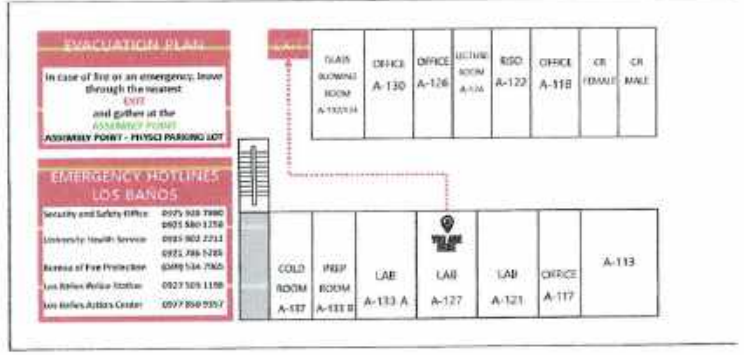

BE ATTENTIVE

Be aware of your surroundings and take extra caution when handling hazardous materials. Be sure to turn off lab equipment when not in use. Handle glasswares carefully.

EVAKUATION PLAN

In case of fire or an emergency, leave through the nearest EXIT and gather at the ASSEMBLY POINT - PHYSICS PARKING LOT.