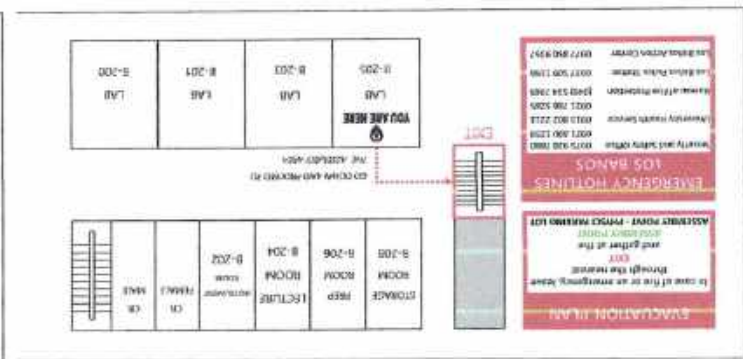

BE ATTENTIVE

Be aware of your surroundings and take extra caution when handling hazardous materials. Be sure to turn off lab equipment when not in use. Handle glasswares carefully.

EVAKUATION PLAN

In case of fire or an emergency, leave through the nearest EXIT and gather at the ASSEMBLY POINT - PHYSICS PARKING LOT.