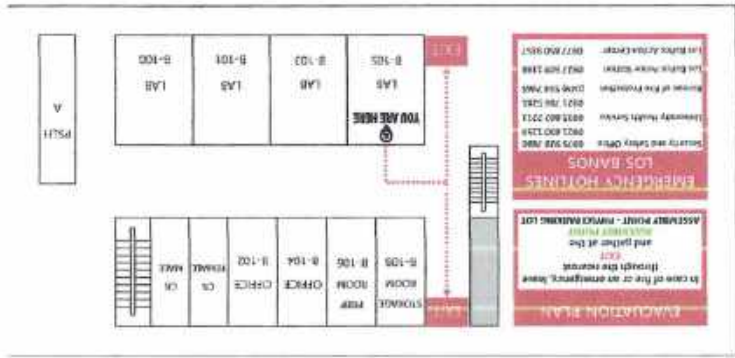

BE ATTENTIVE

Be aware of your surroundings and take extra caution when handling hazardous materials. Be sure to turn off lab equipment when not in use. Handle glasswares carefully.

EVAKUATION PLAN

In case of fire or an emergency, leave through the nearest EXIT and gather at the ASSEMBLY POINT - PHYSICS PARKING LOT.