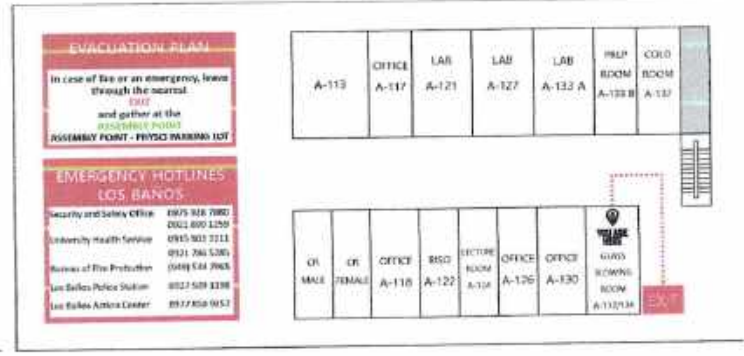

BE ATTENTIVE

Be aware of your surroundings and take extra caution when handling hazardous materials. Be sure to turn off lab equipment when not in use. Handle glasswares carefully.

EVAKUATION PLAN

In case of fire or an emergency, leave through the nearest EXIT and gather at the ASSEMBLY POINT - PHYSICS PARKING LOT.