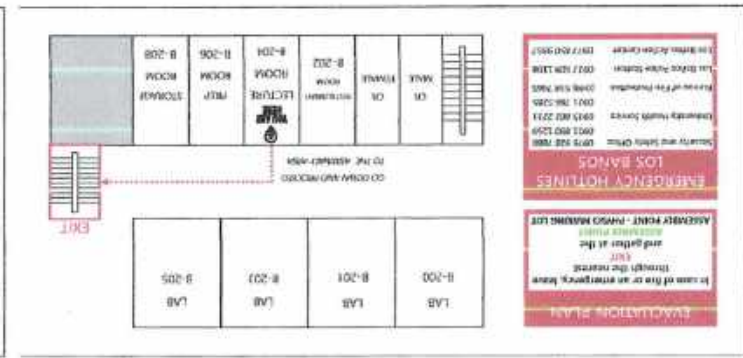

BE ATTENTIVE

Be aware of your surroundings and take extra caution when handling hazardous materials. Be sure to turn off lab equipment when not in use. Handle glasswares carefully.

EVAKUATION PLAN

In case of fire or an emergency, leave through the nearest EXIT and gather at the ASSEMBLY POINT - PHYSICS PARKING LOT.