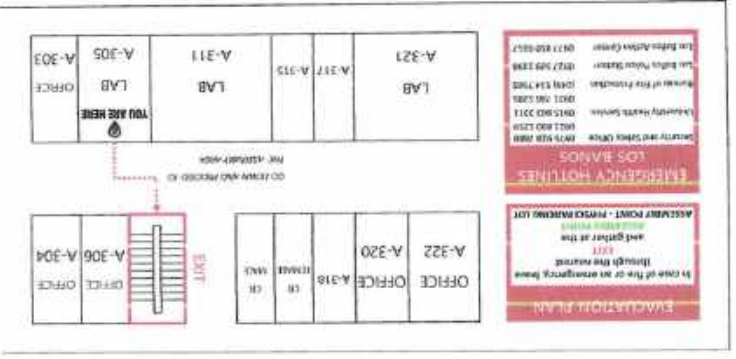

EVACUATION PLAN
In case of fire or an emergency, leave through the nearest EXIT and gather at the ASSEMBLY POINT - PHYSICAL MARKING LOT

EMERGENCY HOTLINES
Security and Safety Office: 0975 528 2888
University Health Service: 0975 802 2213
24-hour Nurse Station: 0975 528 2200
Extension of the President: 0975 528 2200
Los Banos Police Station: 0975 528 2200
Los Banos Fire Station: 0975 528 2200