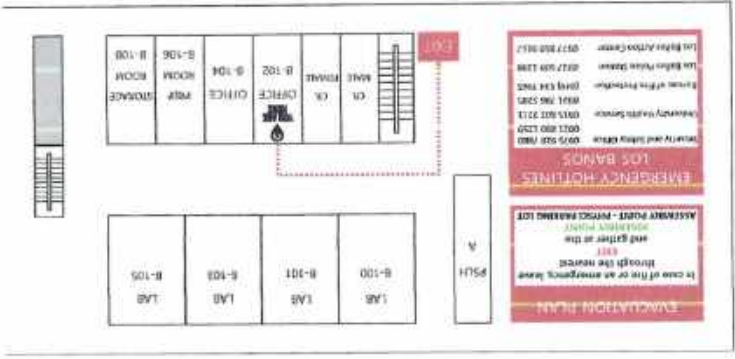

BE ATTENTIVE

Be aware of your surroundings and take extra caution when handling hazardous materials. Be sure to turn off lab equipment when not in use. Handle glasswares carefully.

EVAKUATION PLAN

In case of fire or an emergency, leave through the nearest EXIT and gather at the ASSEMBLY POINT - PHYSICS PARKING LOT.