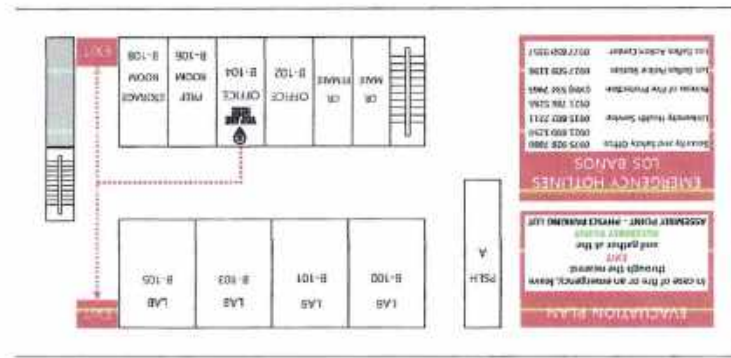

BE ATTENTIVE

Be aware of your surroundings and take extra caution when handling hazardous materials. Be sure to turn off lab equipment when not in use. Handle glasswares carefully.

EVAKUATION PLAN

In case of fire or an emergency, leave through the nearest EXIT and gather at the ASSEMBLY POINT - PHYSICS PARKING LOT.