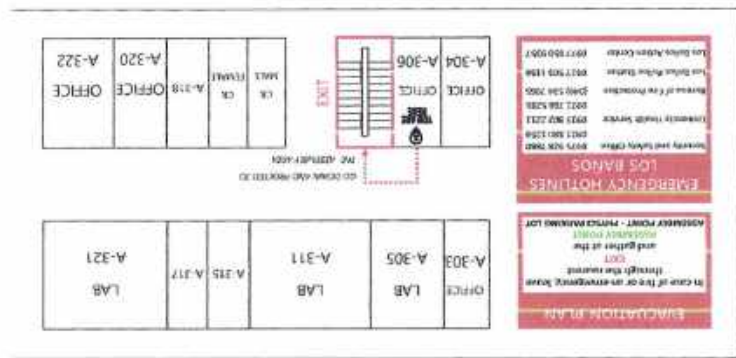

EVACUATION PLAN
In case of fire or an emergency, leave through the nearest EXIT and gather at the ASSEMBLY POINT - PHYSICAL MARKING LOT

EMERGENCY HOTLINES
Security and Safety Office: 0975 528 2888
University Health Service: 0975 802 2213
24-hour Nurse Station: 0975 528 2200
Extension of the President: 0975 528 2200
Los Banos Police Station: 0975 528 2200
Los Banos Fire Station: 0975 528 2200