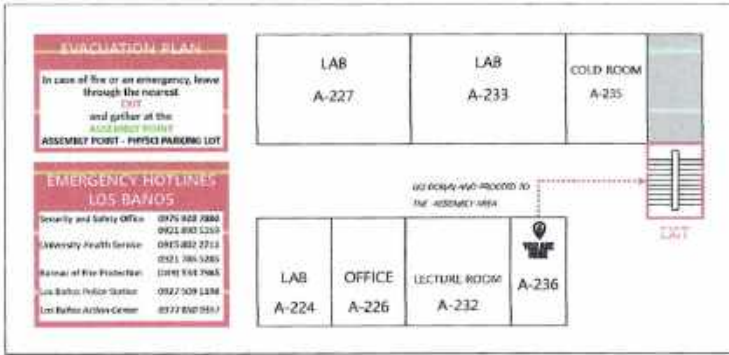

BE ATTENTIVE

Be aware of your surroundings and take extra caution when handling hazardous materials. Be sure to turn off lab equipment when not in use. Handle glasswares carefully.

EVAKUATION PLAN

In case of fire or an emergency, leave through the nearest EXIT and gather at the ASSEMBLY POINT - PHYSICS PARKING LOT.