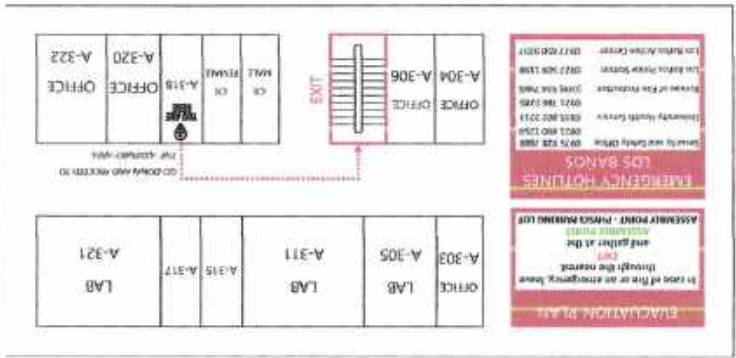

EVACUATION PLAN
In case of fire or an emergency, leave through the nearest EXIT and gather at the ASSEMBLY POINT - PHYSICAL MARKING LOT

EMERGENCY HOTLINES
Security and Safety Office: 0975 528 2888
University Health Service: 0975 802 2213
24-hour Nurse Station: 0975 528 2200
Extension of the President: 0975 528 2200
Los Banos Police Station: 0975 528 2200
Los Banos Fire Station: 0975 528 2200