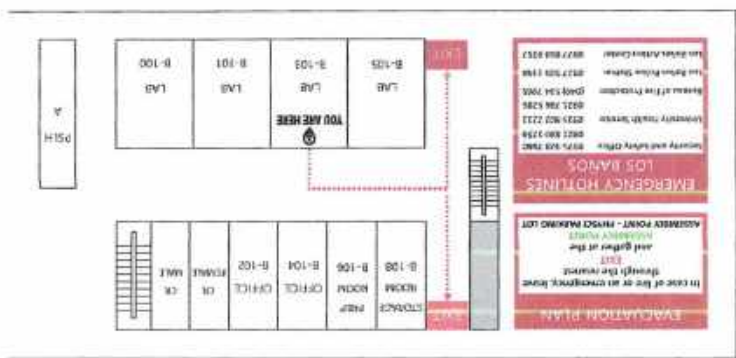

BE ATTENTIVE

Be aware of your surroundings and take extra caution when handling hazardous materials. Be sure to turn off lab equipment when not in use. Handle glasswares carefully.

EVAKUATION PLAN

In case of fire or an emergency, leave through the nearest EXIT and gather at the ASSEMBLY POINT - PHYSICS PARKING LOT.