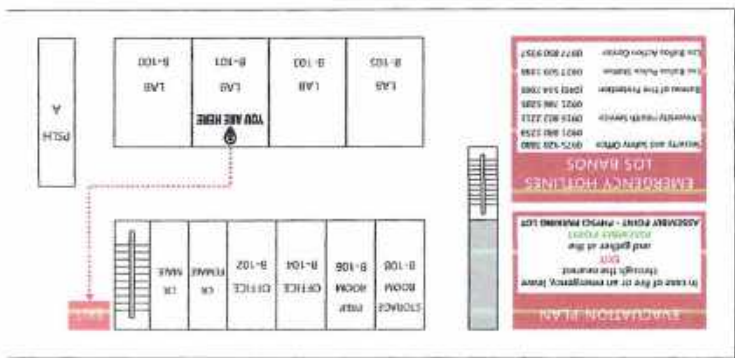

BE ATTENTIVE

Be aware of your surroundings and take extra caution when handling hazardous materials. Be sure to turn off lab equipment when not in use. Handle glasswares carefully.

EVAKUATION PLAN

In case of fire or an emergency, leave through the nearest EXIT and gather at the ASSEMBLY POINT - PHYSICS PARKING LOT.